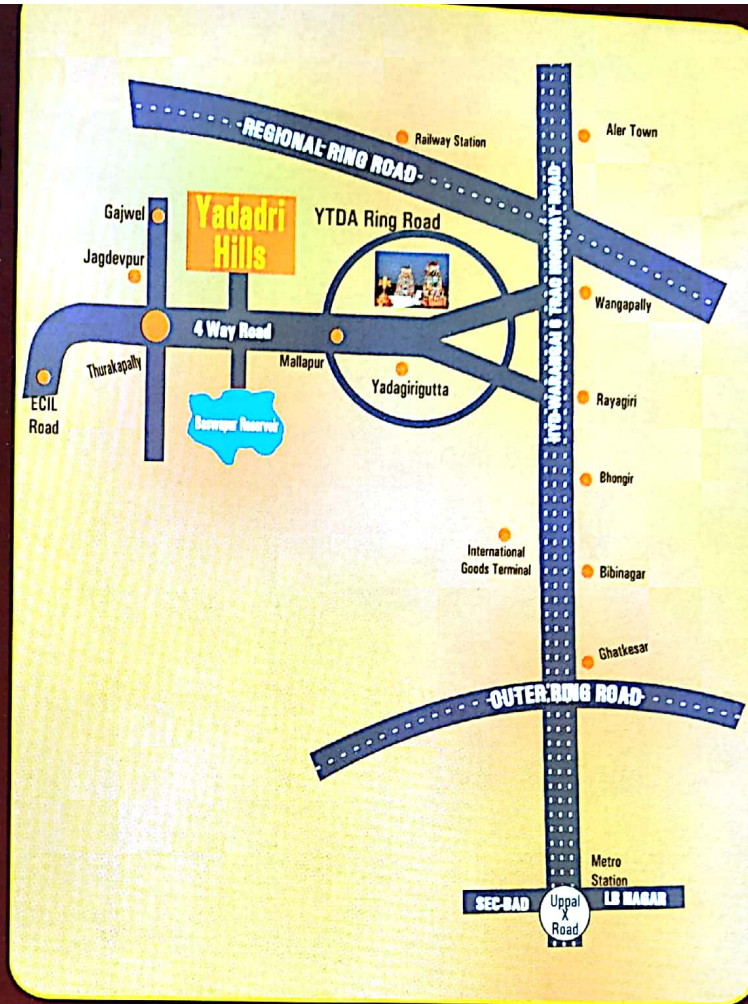

Lakshmi Nivas Layout Plan

Presenting Yadadri Hills, a mega residential plotted project with excellent amenities, spread across 1000 acres, close to Yadadri, the abode of Lord Lakshminarasimha Swamy, Located In yadadrigutta (now renamed as Yadadri), Telangana, Yadadri Hills is 60 km From Hyderabad and consists of several phases with facilities including Old age homes and a 5 star resort form the Uppal Metro Station.

Yadadri is well-connected by air, rail and road. The nearest railway Station, Raigiri, is about 3 km away. The location is in close proximity to the upcoming 6-lane 330 km Regional Ring Road. The Pocharam IT Park (Infosys, Mindspace, Singapore Township) is located 43 km from Yadadrigutta. A monorail is also planned to connect the temple town and there is a proposal to extend the Hyderabad Metro Rail up to the Yadadri shrine.

Location Highlights

- 🌸 5 Min Drive to Yadadri Temple
- 🌸 Yadadri to ECIL 4 Way Road Facing
- 🌸 500 Ft Regional Reing Road is Back Side our Project
- 🌸 Opp. Baswapuram Reservoir
- 🌸 2 minutes Drive to Yadadri Ring Road
- 🌸 Near by MMTS, BUS Terrminal & 1st YGT Temple